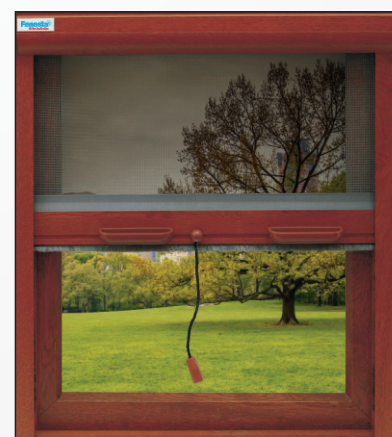

Offering:

- **Colour Option:** Available in all matching color of profiles.

Size:	Width	Max. Height
	400 mm to 450 mm	1000 mm
	451 mm to 550 mm	1600 mm
	551 mm to 1650 mm	1800 mm