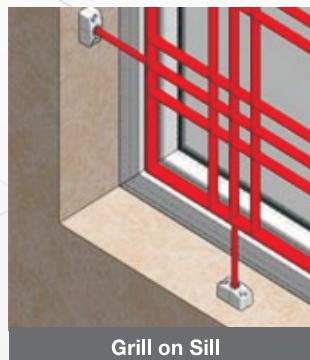

Colour options:

White, Champagne Gold, Chrome and Black

Grill on Sill